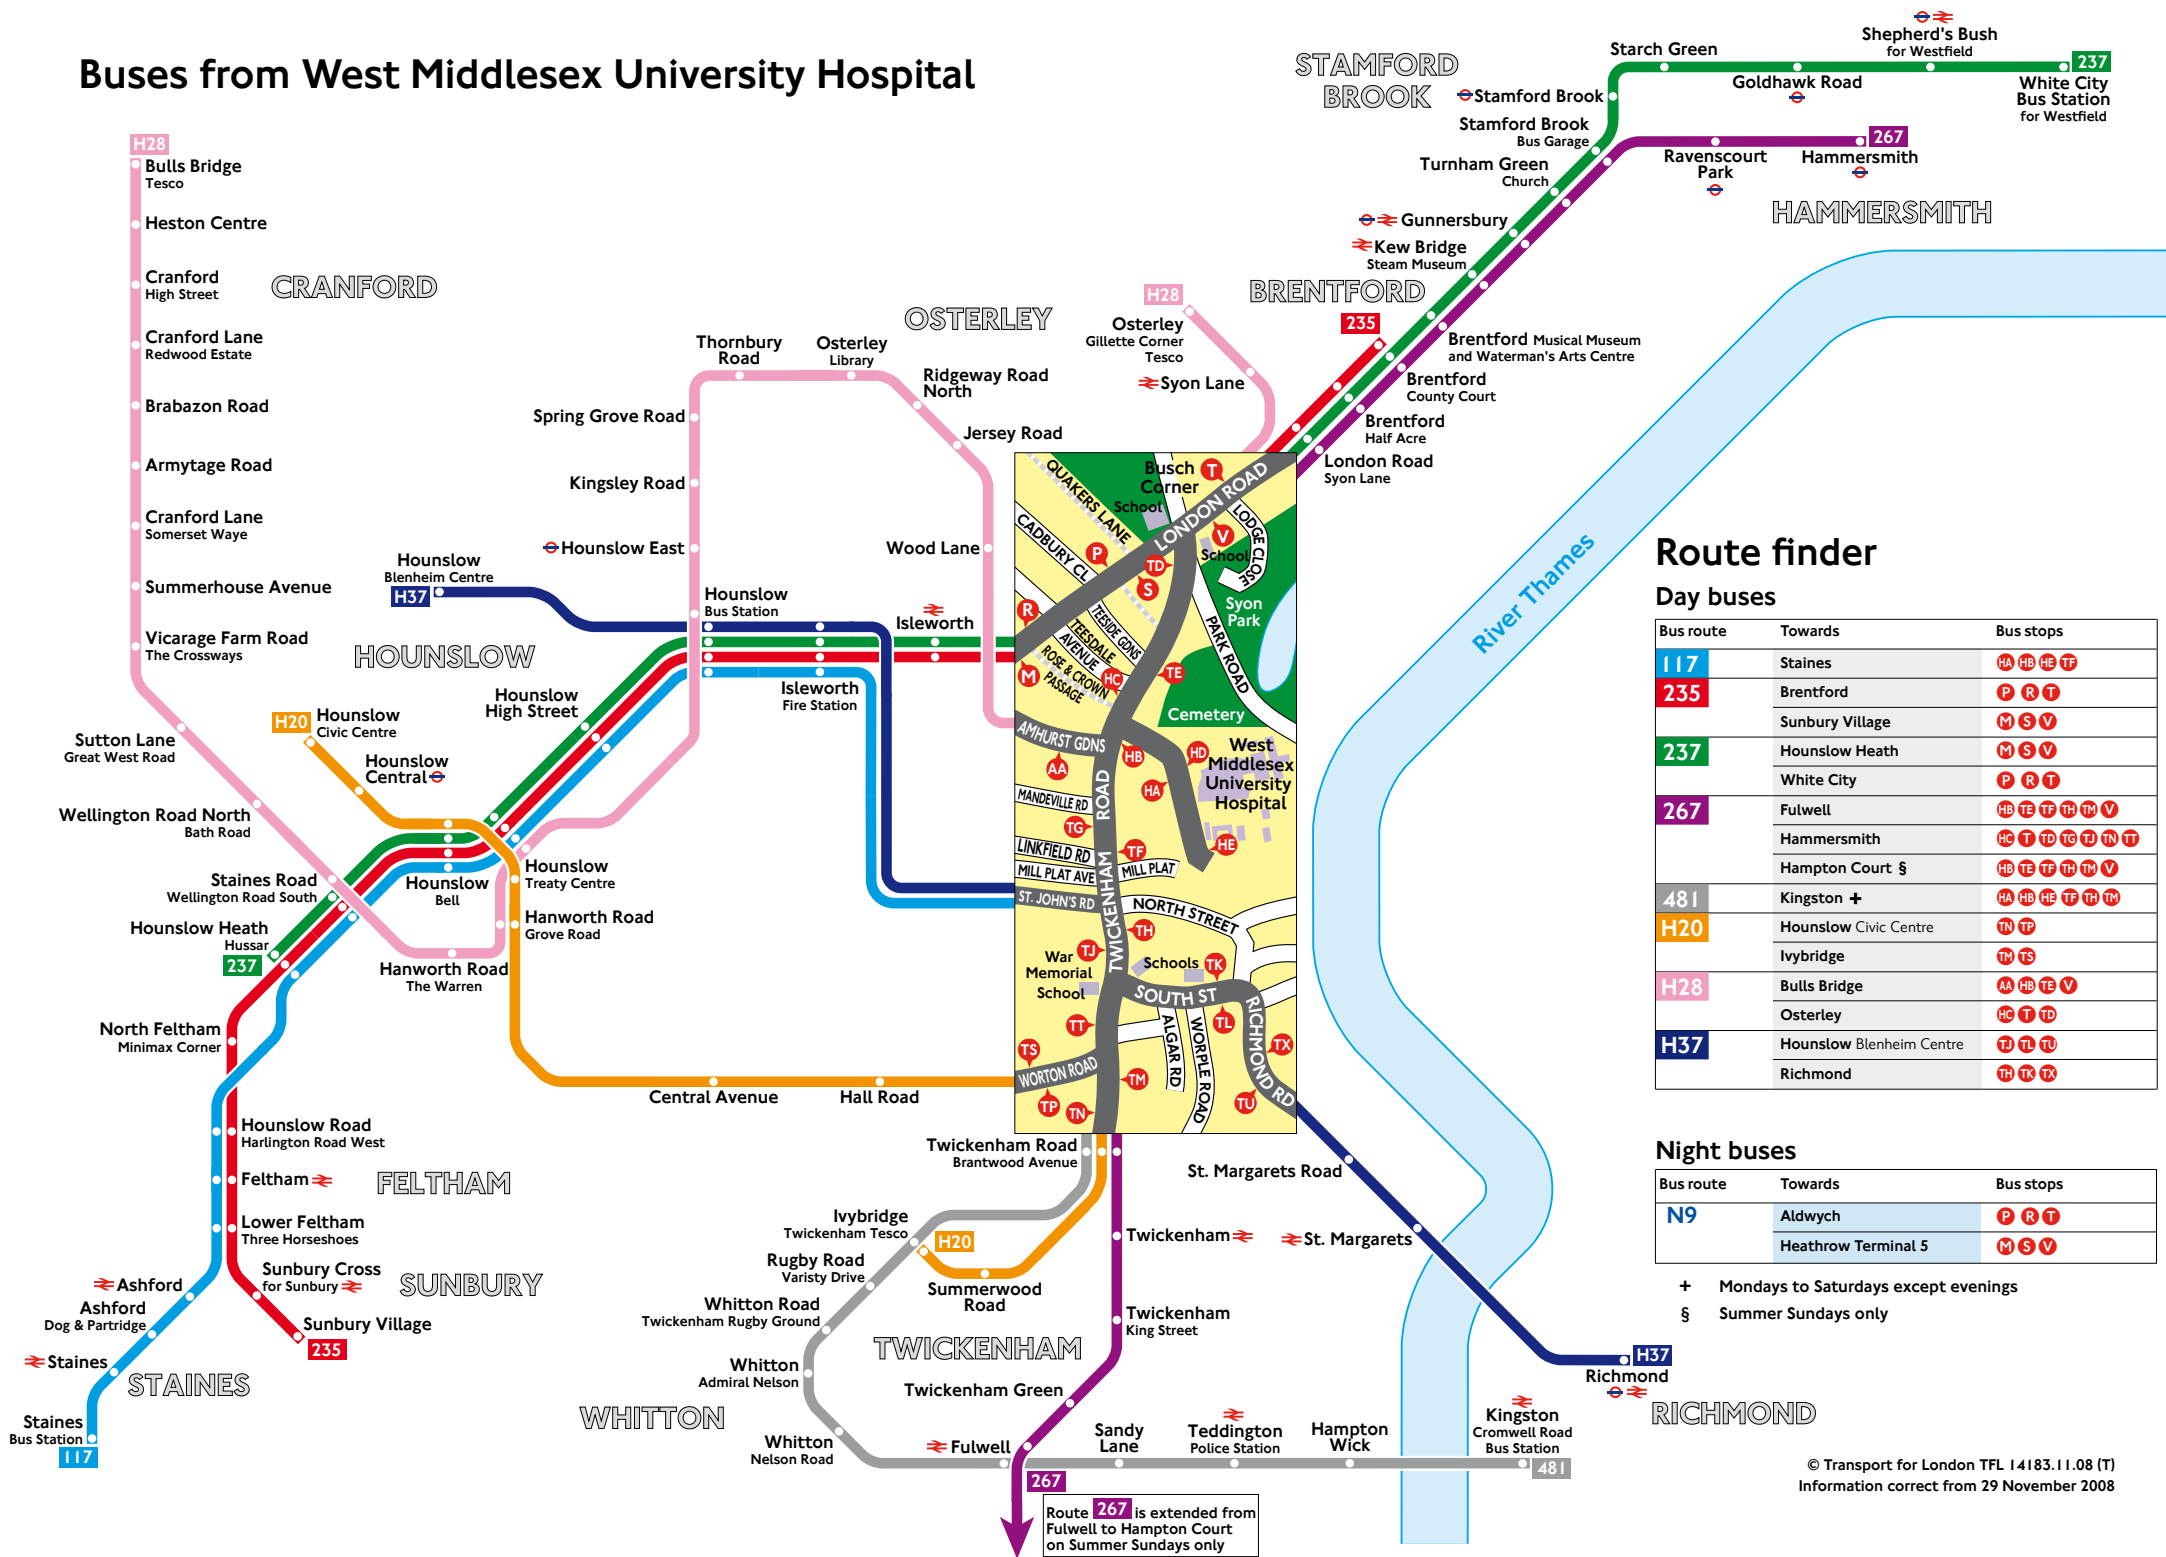

# Buses from West Middlesex University Hospital

### Route finder

#### Day buses

Bus route	Towards	Bus stops
117	Staines	HA HB HE HF
235	Brentford	P R T
	Sunbury Village	M S V
237	Hounslow Heath	M S V
	White City	P R T
267	Fulwell	HB TE TF TH TM V
	Hammersmith	HC T TD TG TJ TH TN TT
	Hampton Court §	HB TE TF TH TM V
481	Kingston +	HA HB HE HF TH TN
H20	Hounslow Civic Centre	TN TP
	Ivybridge	TM TS
H28	Bulls Bridge	AA HB HE HF
	Osterley	HC T TD
H37	Hounslow Blenheim Centre	TJ TL TU
	Richmond	TH TK TX

#### Night buses

Bus route	Towards	Bus stops
N9	Aldwych	P R T
	Heathrow Terminal 5	M S V

+ Mondays to Saturdays except evenings  
 § Summer Sundays only

Route 267 is extended from Fulwell to Hampton Court on Summer Sundays only