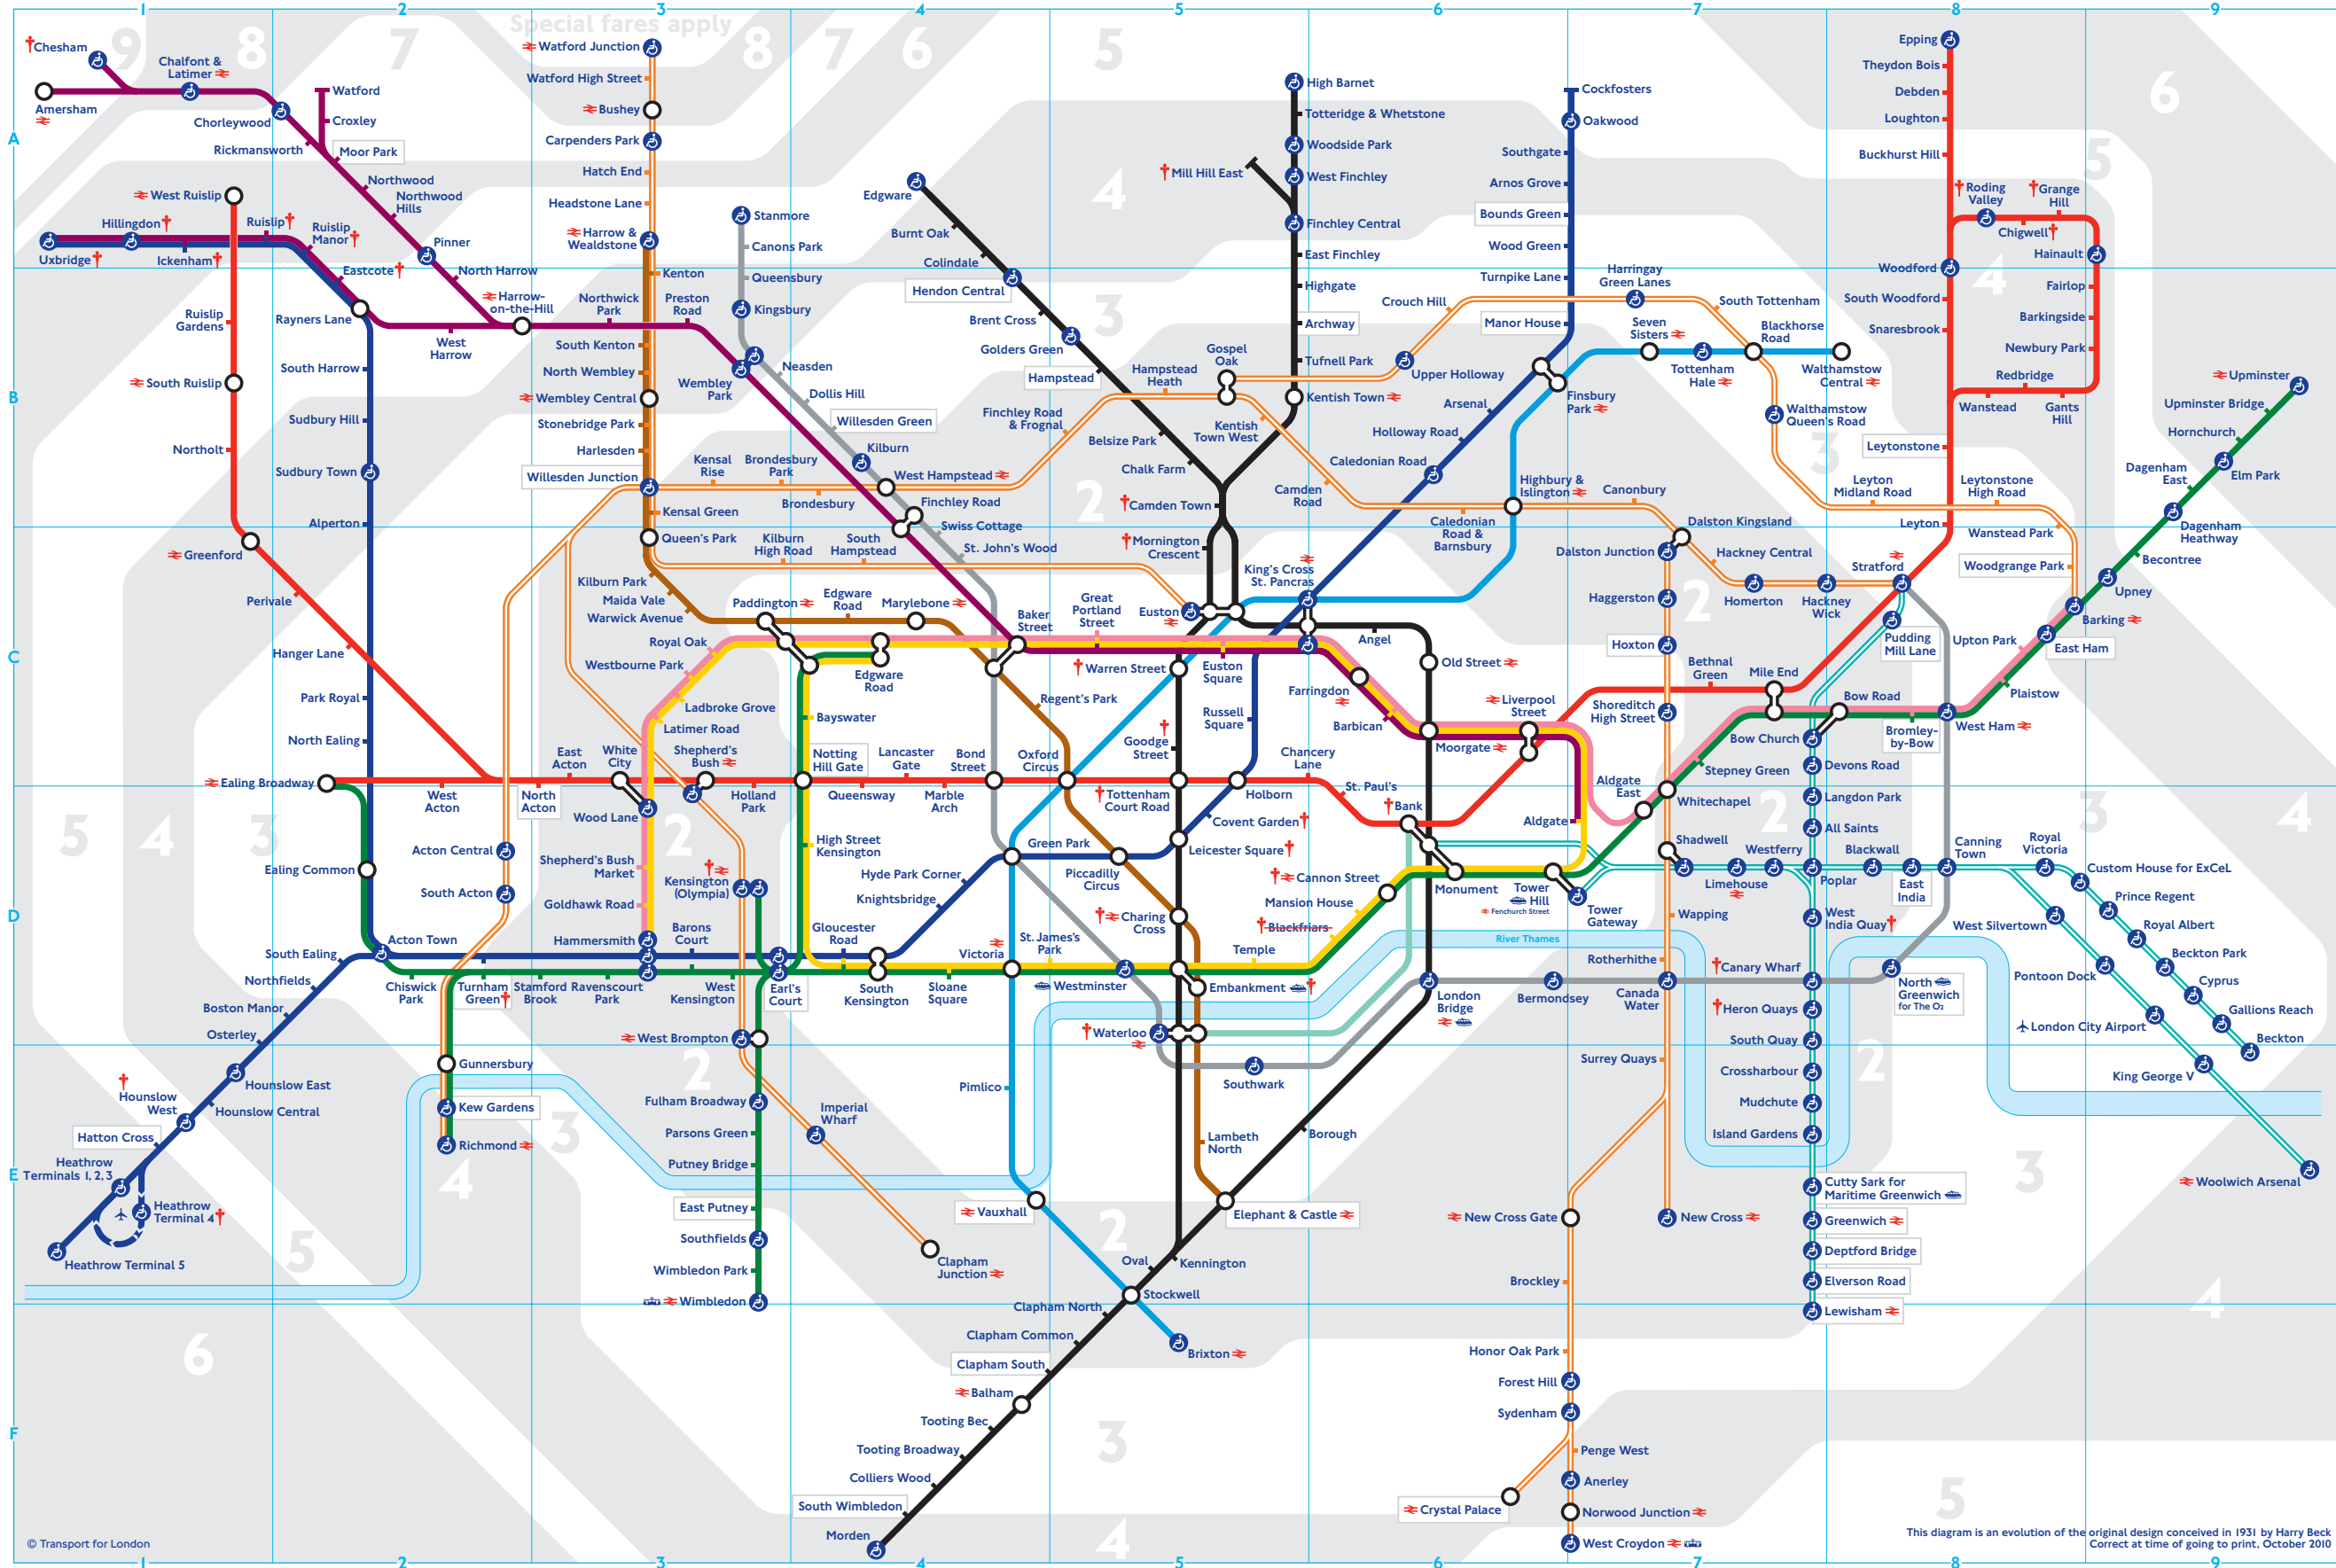

# Tube map

This diagram is an evolution of the original design conceived in 1931 by Harry Beck Correct at time of going to print, October 2010